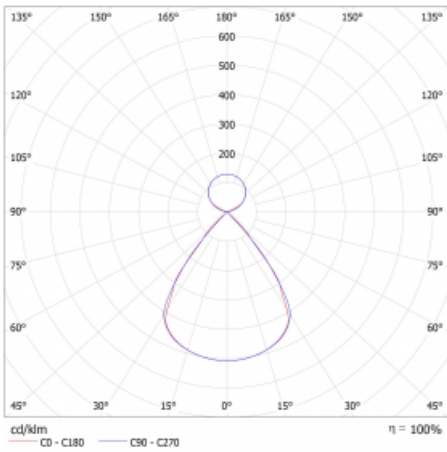

Type of installation	Suspended
Light distribution	Direct-indirect clear plexi
Luminaire shape	Linear
Colour of the luminaires	White
Material	Aluminium
Lifetime	L80/B20 50 000 hours
Warranty	60 months
Description of luminaires	Luminaire suspended
Dimensions	1683 mm × 47 mm × 69 mm
Light source	LED MODUL
Type of optical system	Plastic louvre low UGR
Luminous flux	5370 lm ± 10 %
Colour Temperature	4000 K cool white
Luminous efficacy	157 lm/W
MacAdam Light source	3
Colour rendering index	80
UGR max. X=4H Y=8H, ρ=70,50,20	12.1

Technical drawing

Luminaire power input 34.1 W \pm 10 %

Connection of the luminaires Electronic ballast non-dimmable

Electrical voltage 220-240V

Frequency 50/60Hz

⊕ CE IP 20

Curve

Downloads