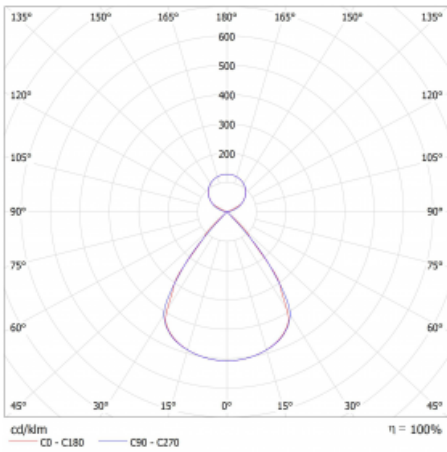

Type of installation	Suspended
Light distribution	Direct-indirect clear plexi
Luminaire shape	Linear
Colour of the luminaires	Silver
Material	Aluminium
Lifetime	L80/B20 50 000 hours
Warranty	60 months
Description of luminaires	Luminaire suspended
item description	D/I - 53/47
Dimensions	1683 mm × 47 mm × 69 mm
Light source	LED MODUL
Type of optical system	Plastic louvre low UGR
Luminous flux	5370 lm ± 10 %
Colour Temperature	4000 K cool white
Luminous efficacy	157 lm/W
MacAdam Light source	3
Colour rendering index	80
UGR max. X=4H Y=8H, $\rho=70,50,20$	12.1

Technical drawing

Luminaire power input 34.1 W \pm 10 %

Connection of the luminaires Electronic ballast non-dimmable

Electrical voltage 220-240V

Frequency 50/60Hz

⊕ CE IP 20

Curve

Downloads