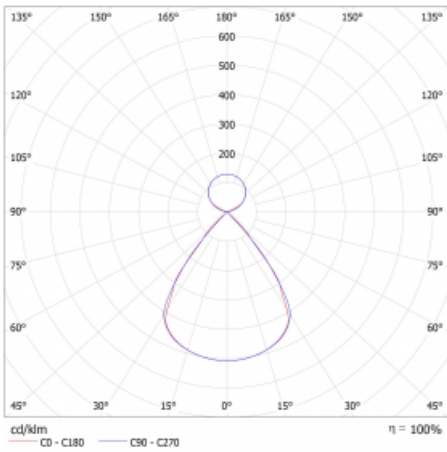

| | |
|-----------------------------------|-----------------------------|
| Type of installation | Suspended |
| Light distribution | Direct-indirect clear plexi |
| Luminaire shape | Linear |
| Colour of the luminaires | Black |
| Material | Aluminium |
| Lifetime | L80/B20 50 000 hours |
| Warranty | 60 months |
| Description of luminaires | Luminaire suspended |
| Dimensions | 1683 mm × 47 mm × 69 mm |
| Light source | LED MODUL |
| Type of optical system | Plastic louvre low UGR |
| Luminous flux | 5370 lm ± 10 % |
| Colour Temperature | 4000 K cool white |
| Luminous efficacy | 157 lm/W |
| MacAdam Light source | 3 |
| Colour rendering index | 80 |
| UGR max. X=4H Y=8H, ρ=70,50,20 | 12.1 |

Technical drawing

Luminaire power input 34.1 W \pm 10 %

Connection of the luminaires Electronic ballast non-dimmable

Electrical voltage 220-240V

Frequency 50/60Hz

⊕ CE IP 20

Curve

Downloads