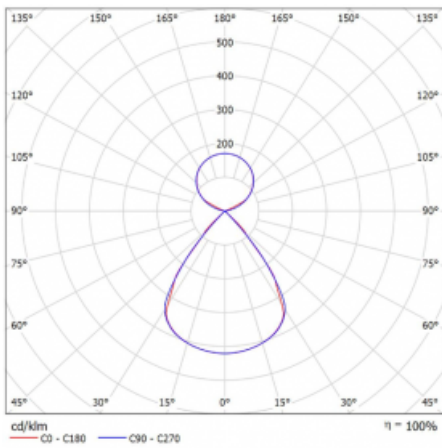

Technical drawing

Luminaire power input 70.2 W $\pm$ 10 %

Connection of the luminaires Electronic ballast non-dimmable with 1h emergency

Electrical voltage 220-240V

Frequency 50/60Hz

⊕ CE IP 20

Curve