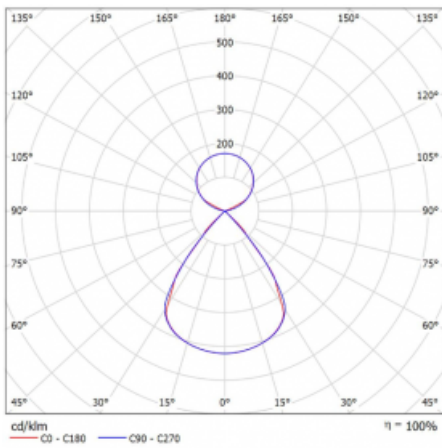

Type of installation	Suspended
Light distribution	Direct-indirect clear plexi
Luminaire shape	Linear
Colour of the luminaires	White
Material	Aluminium
Lifetime	L80/B20 50 000 hours
Warranty	60 months
Description of luminaires	Luminaire suspended
item description	D/I - 54/46
Dimensions	1403 mm × 47 mm × 69 mm
Light source	LED MODUL
Type of optical system	Plastic louvre low UGR
Luminous flux	10370 lm ± 10 %
Colour Temperature	4000 K cool white
Luminous efficacy	148 lm/W
MacAdam Light source	3
Colour rendering index	80
UGR max. X=4H Y=8H, $\rho=70,50,20$	15.2

Technical drawing

Luminaire power input 70.2 W \pm 10 %

Connection of the luminaires Electronic ballast non-dimmable

Electrical voltage 220-240V

Frequency 50/60Hz

⊕ CE IP 20

Curve

Downloads