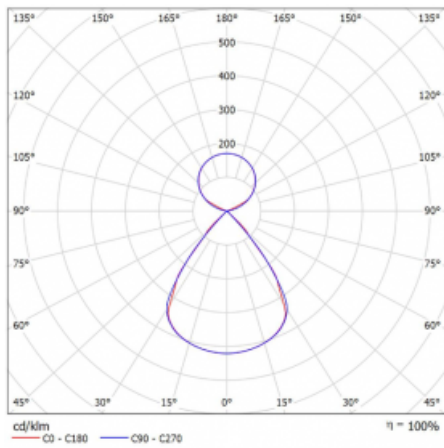

Type of installation	Suspended
Light distribution	Direct-indirect clear plexi
Luminaire shape	Linear
Colour of the luminaires	Silver
Material	Aluminium
Lifetime	L80/B20 50 000 hours
Warranty	60 months
Description of luminaires	Luminaire suspended
item description	D/I - 54/46
Dimensions	1403 mm × 47 mm × 69 mm
Light source	LED MODUL
Type of optical system	Plastic louvre low UGR
Luminous flux	10370 lm ± 10 %
Colour Temperature	4000 K cool white
Luminous efficacy	148 lm/W
MacAdam Light source	3
Colour rendering index	80
UGR max. X=4H Y=8H, $\rho=70,50,20$	15.2

Technical drawing

Luminaire power input 70.2 W \pm 10 %

Connection of the luminaires Electronic ballast non-dimmable

Electrical voltage 220-240V

Frequency 50/60Hz

⊕ CE IP 20

Curve

Downloads