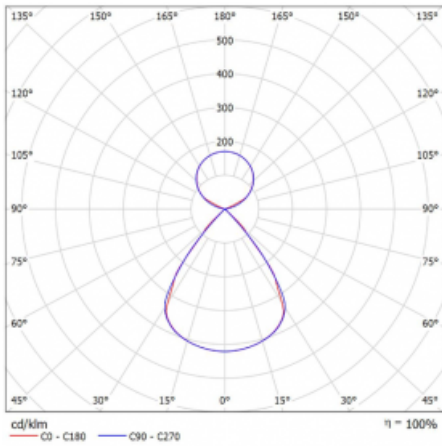

Type of installation	Suspended
Light distribution	Direct-indirect clear plexi
Luminaire shape	Linear
Colour of the luminaires	Black
Material	Aluminium
Lifetime	L80/B20 50 000 hours
Warranty	60 months
Description of luminaires	Luminaire suspended
item description	D/I - 54/46
Dimensions	1403 mm × 47 mm × 69 mm
Light source	LED MODUL
Type of optical system	Plastic louvre low UGR
Luminous flux	10370 lm ± 10 %
Colour Temperature	4000 K cool white
Luminous efficacy	148 lm/W
MacAdam Light source	3
Colour rendering index	80
UGR max. X=4H Y=8H, $\rho=70,50,20$	15.2

Technical drawing

Luminaire power input 70.2 W \pm 10 %

Connection of the luminaires Electronic ballast non-dimmable

Electrical voltage 220-240V

Frequency 50/60Hz

⊕ CE IP 20

Curve

Downloads