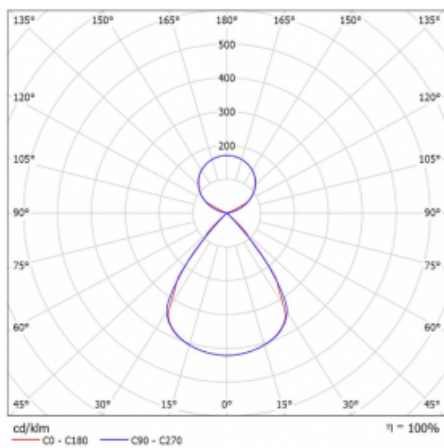

Type of installation	Suspended
Light distribution	Direct-indirect clear plexi
Luminaire shape	Linear
Colour of the luminaires	Black
Material	Aluminium
Lifetime	L80/B20 50 000 hours
Warranty	5 years
Description of luminaires	Luminaire suspended
item description	D/I - 54/46
Dimensions	1403 mm × 47 mm × 69 mm
Light source	LED MODUL
Type of optical system	Plastic louvre low UGR
Luminous flux*	10370 lm
Colour Temperature	4000 K cool white
Luminous efficacy	148 lm/W
MacAdam Light source	3
Colour rendering index	80
UGR max. X=4H Y=8H, $\rho=70,50,20$	15.2

Technical drawing

Luminaire power input* 70.2 W

Connection of the luminaires ON/OFF

Electrical voltage 220-240V

Frequency 50/60Hz

⊕ CE IP 20

*±10 %

Curve