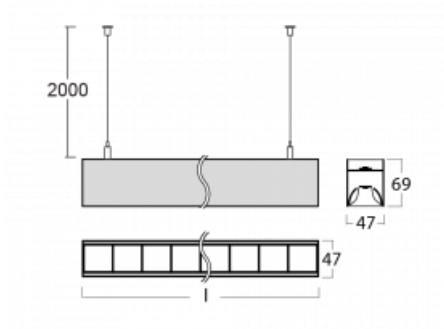

Technical drawing