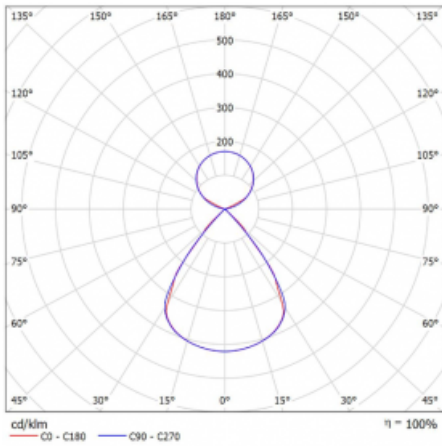

Type of installation	Suspended
Light distribution	Direct-indirect clear plexi
Luminaire shape	Linear
Colour of the luminaires	White
Material	Aluminium
Lifetime	L80/B20 50 000 hours
Warranty	60 months
Description of luminaires	Luminaire suspended
item description	D/I - 54/46
Dimensions	1403 mm × 47 mm × 69 mm
Light source	LED MODUL
Type of optical system	Plastic louvre low UGR
Luminous flux	9950 lm ± 10 %
Colour Temperature	3000 K warm white
Luminous efficacy	142 lm/W
MacAdam Light source	3
Colour rendering index	80
UGR max. X=4H Y=8H, $\rho=70,50,20$	15

Technical drawing

Luminaire power input 70.2 W \pm 10 %

Connection of the luminaires Electronic ballast non-dimmable

Electrical voltage 220-240V

Frequency 50/60Hz

⊕ CE IP 20

Curve

Downloads