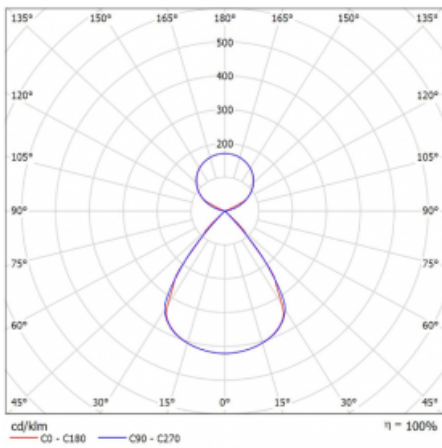

Type of installation	Suspended
Light distribution	Direct-indirect clear plexi
Luminaire shape	Linear
Colour of the luminaires	White
Material	Aluminium
Lifetime	L80/B20 50 000 hours
Warranty	2 years
Description of luminaires	Luminaire suspended
item description	D/I - 54/46
Dimensions	1403 mm × 47 mm × 69 mm
Light source	LED MODUL
Type of optical system	Plastic louvre low UGR
Luminous flux*	5500 lm
Colour Temperature	4000 K cool white
Luminous efficacy	153 lm/W
MacAdam Light source	3
Colour rendering index	80
UGR max. X=4H Y=8H, $\rho=70,50,20$	13

## Curve