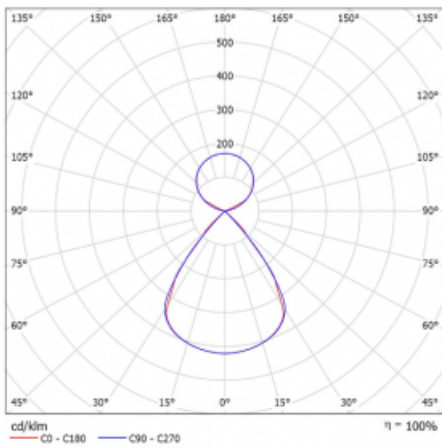

Type of installation	Suspended
Light distribution	Direct-indirect clear plexi
Luminaire shape	Linear
Colour of the luminaires	White
Material	Aluminium
Lifetime	L80/B20 50 000 hours
Warranty	24 months
Description of luminaires	Luminaire suspended
item description	D/I - 54/46
Dimensions	1403 mm × 47 mm × 69 mm
Light source	LED MODUL
Type of optical system	Plastic louvre low UGR
Luminous flux	5270 lm ± 10 %
Colour Temperature	3000 K warm white
Luminous efficacy	146 lm/W
MacAdam Light source	3
Colour rendering index	80
UGR max. X=4H Y=8H, $\rho=70,50,20$	12.8

## Curve