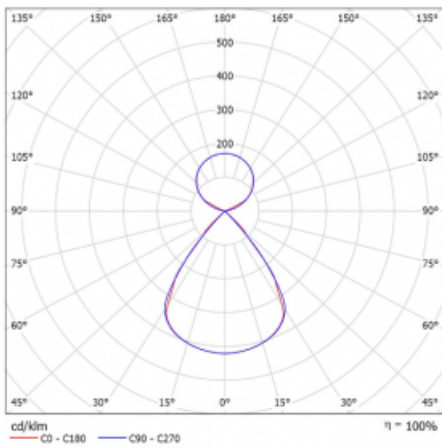

Type of installation	Suspended
Light distribution	Direct-indirect clear plexi
Luminaire shape	Linear
Colour of the luminaires	Silver
Material	Aluminium
Lifetime	L80/B20 50 000 hours
Warranty	24 months
Description of luminaires	Luminaire suspended
item description	D/I - 54/46
Dimensions	1403 mm × 47 mm × 69 mm
Light source	LED MODUL
Type of optical system	Plastic louvre low UGR
Luminous flux	5270 lm ± 10 %
Colour Temperature	3000 K warm white
Luminous efficacy	146 lm/W
MacAdam Light source	3
Colour rendering index	80
UGR max. X=4H Y=8H, $\rho=70,50,20$	12.8

## Curve