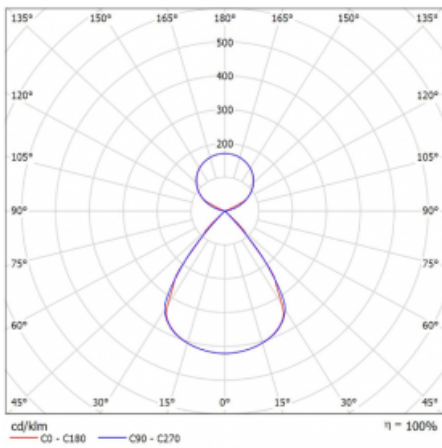

Type of installation	Suspended
Light distribution	Direct-indirect clear plexi
Luminaire shape	Linear
Colour of the luminaires	White
Material	Aluminium
Lifetime	L80/B20 50 000 hours
Warranty	5 years
Description of luminaires	Luminaire suspended
item description	D/I - 54/46
Dimensions	1403 mm × 47 mm × 69 mm
Light source	LED MODUL
Type of optical system	Plastic louvre low UGR
Luminous flux*	5500 lm
Colour Temperature	4000 K cool white
Luminous efficacy	153 lm/W
MacAdam Light source	3
Colour rendering index	80
UGR max. X=4H Y=8H, $\rho=70,50,20$	13

Technical drawing

Luminaire power input* 36 W

Connection of the luminaires ON/OFF

Electrical voltage 220-240V

Frequency 50/60Hz

⊕ CE IP 20

*±10 %

Curve