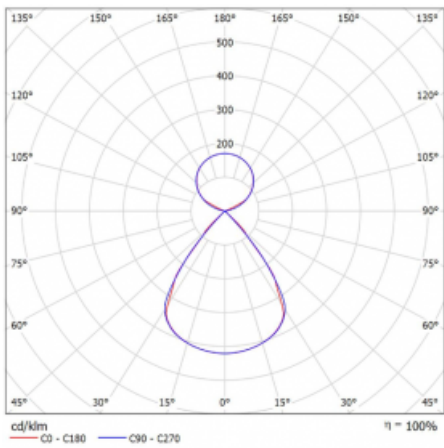

Type of installation	Suspended
Light distribution	Direct-indirect clear plexi
Luminaire shape	Linear
Colour of the luminaires	Black
Material	Aluminium
Lifetime	L80/B20 50 000 hours
Warranty	60 months
Description of luminaires	Luminaire suspended
item description	D/I - 54/46
Dimensions	1403 mm × 47 mm × 69 mm
Light source	LED MODUL
Type of optical system	Plastic louvre low UGR
Luminous flux	5500 lm ± 10 %
Colour Temperature	4000 K cool white
Luminous efficacy	153 lm/W
MacAdam Light source	3
Colour rendering index	80
UGR max. X=4H Y=8H, $\rho=70,50,20$	13

Technical drawing

Luminaire power input 36 W \pm 10 %

Connection of the luminaires Electronic ballast non-dimmable

Electrical voltage 220-240V

Frequency 50/60Hz

⊕ CE IP 20

Curve

Downloads