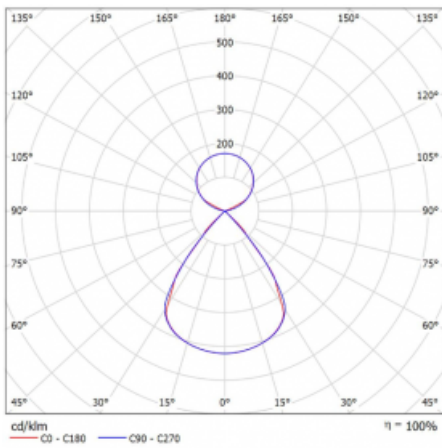

Type of installation	Suspended
Light distribution	Direct-indirect clear plexi
Luminaire shape	Linear
Colour of the luminaires	Silver
Material	Aluminium
Lifetime	L80/B20 50 000 hours
Warranty	60 months
Description of luminaires	Luminaire suspended
item description	D/I - 54/46
Dimensions	1403 mm × 47 mm × 69 mm
Light source	LED MODUL
Type of optical system	Plastic louvre low UGR
Luminous flux	5270 lm ± 10 %
Colour Temperature	3000 K warm white
Luminous efficacy	146 lm/W
MacAdam Light source	3
Colour rendering index	80
UGR max. X=4H Y=8H, $\rho=70,50,20$	12.8

Technical drawing

Luminaire power input 36 W \pm 10 %

Connection of the luminaires Electronic ballast non-dimmable

Electrical voltage 220-240V

Frequency 50/60Hz

⊕ CE IP 20

Curve

Downloads