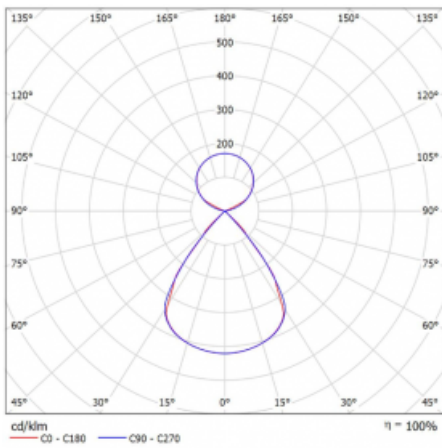

Type of installation	Suspended
Light distribution	Direct-indirect clear plexi
Luminaire shape	Linear
Colour of the luminaires	Black
Material	Aluminium
Lifetime	L80/B20 50 000 hours
Warranty	60 months
Description of luminaires	Luminaire suspended
item description	D/I - 54/46
Dimensions	1403 mm × 47 mm × 69 mm
Light source	LED MODUL
Type of optical system	Plastic louvre low UGR
Luminous flux	5270 lm ± 10 %
Colour Temperature	3000 K warm white
Luminous efficacy	146 lm/W
MacAdam Light source	3
Colour rendering index	80
UGR max. X=4H Y=8H, $\rho=70,50,20$	12.8

Technical drawing

Luminaire power input 36 W \pm 10 %

Connection of the luminaires Electronic ballast non-dimmable

Electrical voltage 220-240V

Frequency 50/60Hz

⊕ CE IP 20

Curve

Downloads