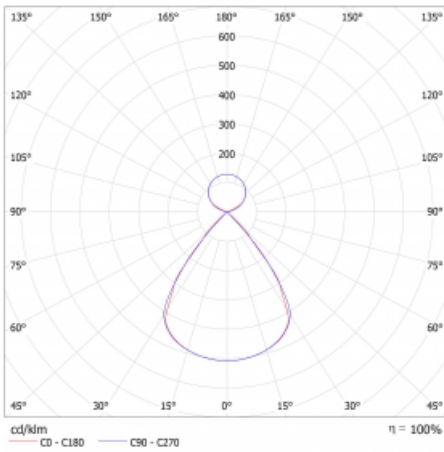

Type of installation	Suspended
Light distribution	Direct-indirect clear plexi
Luminaire shape	Linear
Colour of the luminaires	Silver
Material	Aluminium
Lifetime	L80/B20 50 000 hours
Warranty	24 months
Description of luminaires	Luminaire suspended
item description	D/I - 54/46
Dimensions	1403 mm × 47 mm × 69 mm
Light source	LED MODUL
Type of optical system	Plastic louvre low UGR
Luminous flux	4390 lm ± 10 %
Colour Temperature	4000 K cool white
Luminous efficacy	156 lm/W
MacAdam Light source	3
Colour rendering index	80
UGR max. X=4H Y=8H, $\rho=70,50,20$	12.2

Technical drawing

Luminaire power input 28.2 W \pm 10 %

Connection of the luminaires Electronic ballast non-dimmable with 3h emergency

Electrical voltage 220-240V

Frequency 50/60Hz

⊕ CE IP 20

Curve

Downloads