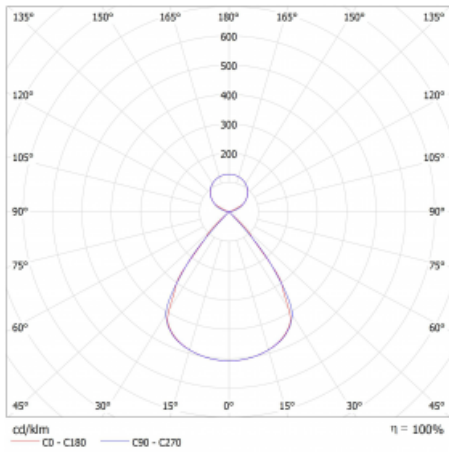

Type of installation	Suspended
Light distribution	Direct-indirect clear plexi
Luminaire shape	Linear
Colour of the luminaires	Silver
Material	Aluminium
Lifetime	L80/B20 50 000 hours
Warranty	24 months
Description of luminaires	Luminaire suspended
item description	D/I - 54/46
Dimensions	1403 mm × 47 mm × 69 mm
Light source	LED MODUL
Type of optical system	Plastic louvre low UGR
Luminous flux	4210 lm ± 10 %
Colour Temperature	3000 K warm white
Luminous efficacy	149 lm/W
MacAdam Light source	3
Colour rendering index	80
UGR max. X=4H Y=8H, $\rho=70,50,20$	12

## Curve