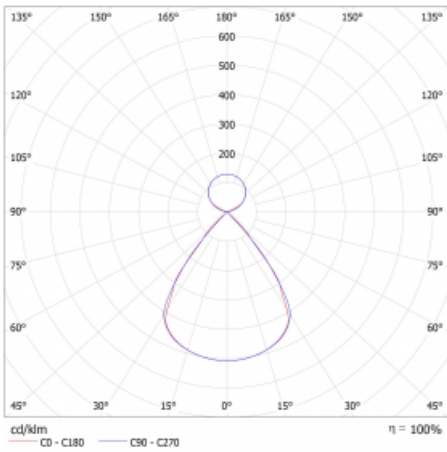

Type of installation	Suspended
Light distribution	Direct-indirect clear plexi
Luminaire shape	Linear
Colour of the luminaires	White
Material	Aluminium
Lifetime	L80/B20 50 000 hours
Warranty	24 months
Description of luminaires	Luminaire suspended
Dimensions	1403 mm × 47 mm × 69 mm
Light source	LED MODUL
Type of optical system	Plastic louvre low UGR
Luminous flux	4390 lm ± 10 %
Colour Temperature	4000 K cool white
Luminous efficacy	156 lm/W
MacAdam Light source	3
Colour rendering index	80
UGR max. X=4H Y=8H, ρ=70,50,20	12.2

## Curve