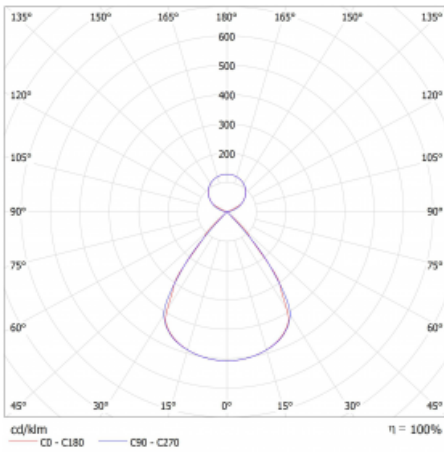

Luminaire

Lina45-S

145S-5C1Z-25GEE/840, S

EPD®

Imagine a linear luminaire that can satisfy all your needs: it meets UGR, has high efficiency and you can build it to your specifications. And it looks great too. The Lina45-S offers opal, microprism and optical grille variants, so it can easily meet both UGR under 19 at 4300 lm luminous flux. It is a great solution for visually demanding spaces, as it even meets UGR under 16 in some variants. In addition, you can complement the modular luminaire with a Vali55 relay module, a Rundo circular luminaire or 2 - 3 CUBE reflectors. The indirect lighting component is provided by a clear plexiglass module or a batwing diffuser, which creates a more even illumination of the ceiling. A welcome feature is also the possibility of a curtain at the joint of the profiles, which are also fitted with caps to prevent even minimal draughts. The individual segments are easily connected using connectors and plugged into 230 V.

Type of installation	Suspended
Light distribution	Direct-indirect clear plexi
Luminaire shape	Linear
Colour of the luminaires	Silver
Material	Aluminium
Lifetime	L80/B20 50 000 hours
Warranty	60 months
Description of luminaires	Luminaire suspended
item description	D/I - 54/46
Dimensions	1403 mm × 47 mm × 69 mm
Light source	LED MODUL
Type of optical system	Plastic louvre low UGR
Luminous flux	4390 lm ± 10 %
Colour Temperature	4000 K cool white
Luminous efficacy	156 lm/W
MacAdam Light source	3
Colour rendering index	80
UGR max. X=4H Y=8H, $\rho=70,50,20$	12.2

Technical drawing

Luminaire power input 28.2 W \pm 10 %

Connection of the luminaires Electronic ballast non-dimmable

Electrical voltage 220-240V

Frequency 50/60Hz

⊕ CE IP 20

Curve

Downloads