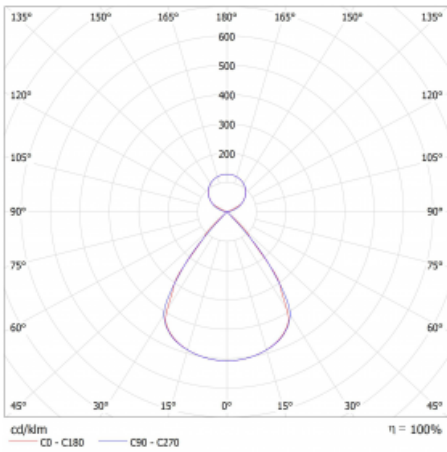

Type of installation	Suspended
Light distribution	Direct-indirect clear plexi
Luminaire shape	Linear
Colour of the luminaires	Black
Material	Aluminium
Lifetime	L80/B20 50 000 hours
Warranty	60 months
Description of luminaires	Luminaire suspended
Dimensions	1403 mm × 47 mm × 69 mm
Light source	LED MODUL
Type of optical system	Plastic louvre low UGR
Luminous flux	4390 lm ± 10 %
Colour Temperature	4000 K cool white
Luminous efficacy	156 lm/W
MacAdam Light source	3
Colour rendering index	80
UGR max. X=4H Y=8H, ρ=70,50,20	12.2

## Technical drawing

Luminaire power input 28.2 W  $\pm$  10 %

Connection of the luminaires Electronic ballast non-dimmable

Electrical voltage 220-240V

Frequency 50/60Hz

⊕ CE IP 20

## Curve