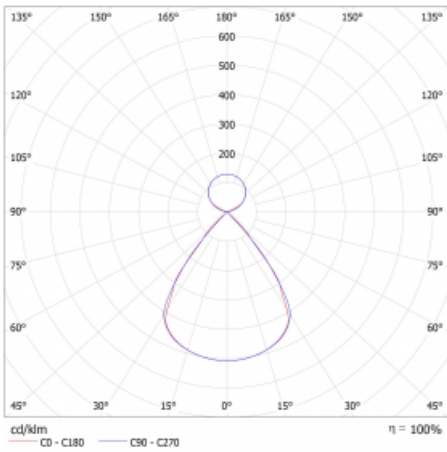

Type of installation	Suspended
Light distribution	Direct-indirect clear plexi
Luminaire shape	Linear
Colour of the luminaires	Silver
Material	Aluminium
Lifetime	L80/B20 50 000 hours
Warranty	60 months
Description of luminaires	Luminaire suspended
item description	D/I - 54/46
Dimensions	1403 mm × 47 mm × 69 mm
Light source	LED MODUL
Type of optical system	Plastic louvre low UGR
Luminous flux	4210 lm ± 10 %
Colour Temperature	3000 K warm white
Luminous efficacy	149 lm/W
MacAdam Light source	3
Colour rendering index	80
UGR max. X=4H Y=8H, $\rho=70,50,20$	12

Technical drawing

Luminaire power input 28.2 W \pm 10 %

Connection of the luminaires Electronic ballast non-dimmable

Electrical voltage 220-240V

Frequency 50/60Hz

⊕ CE IP 20

Curve

Downloads