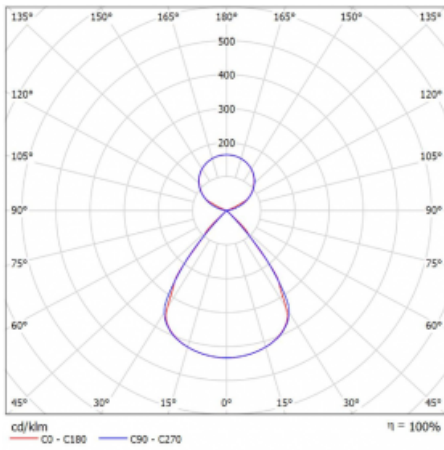

Type of installation	Suspended
Light distribution	Direct-indirect clear plexi
Luminaire shape	Linear
Colour of the luminaires	Silver
Material	Aluminium
Lifetime	L80/B20 50 000 hours
Warranty	2 years
Description of luminaires	Luminaire suspended
item description	D/I - 56/44
Dimensions	1122 mm × 47 mm × 69 mm
Light source	LED MODUL
Type of optical system	Plastic louvre low UGR
Luminous flux*	7730 lm
Colour Temperature	3000 K warm white
Luminous efficacy	146 lm/W
MacAdam Light source	3
Colour rendering index	80
UGR max. X=4H Y=8H, $\rho=70,50,20$	15.2

## Curve