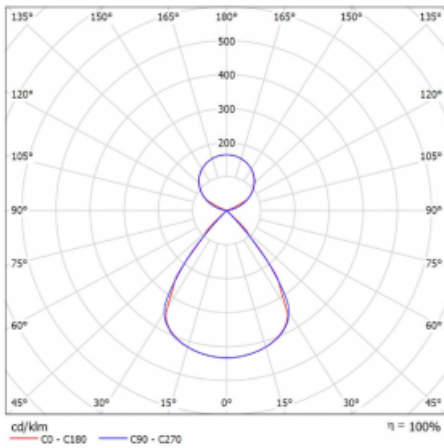

Type of installation	Suspended
Light distribution	Direct-indirect clear plexi
Luminaire shape	Linear
Colour of the luminaires	Black
Material	Aluminium
Lifetime	L80/B20 50 000 hours
Warranty	2 years
Description of luminaires	Luminaire suspended
item description	D/I - 56/44
Dimensions	1122 mm × 47 mm × 69 mm
Light source	LED MODUL
Type of optical system	Plastic louvre low UGR
Luminous flux*	7730 lm
Colour Temperature	3000 K warm white
Luminous efficacy	146 lm/W
MacAdam Light source	3
Colour rendering index	80
UGR max. X=4H Y=8H, $\rho=70,50,20$	15.2

## Curve