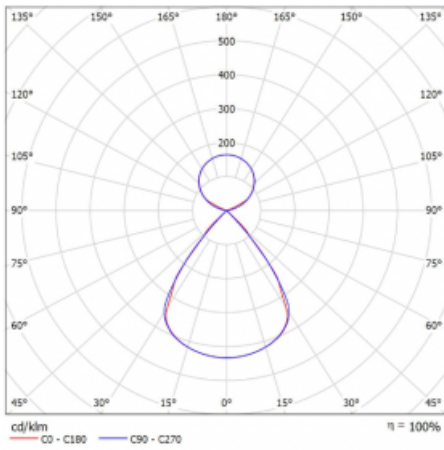

Type of installation	Suspended
Light distribution	Direct-indirect clear plexi
Luminaire shape	Linear
Colour of the luminaires	White
Material	Aluminium
Lifetime	L80/B20 50 000 hours
Warranty	24 months
Description of luminaires	Luminaire suspended
item description	D/I - 56/44
Dimensions	1122 mm × 47 mm × 69 mm
Light source	LED MODUL
Type of optical system	Plastic louvre low UGR
Luminous flux	8060 lm ± 10 %
Colour Temperature	4000 K cool white
Luminous efficacy	152 lm/W
MacAdam Light source	3
Colour rendering index	80
UGR max. X=4H Y=8H, $\rho=70,50,20$	15.3

Technical drawing

Luminaire power input 53.1 W \pm 10 %

Connection of the luminaires Electronic ballast non-dimmable with 1h emergency

Electrical voltage 220-240V

Frequency 50/60Hz

⊕ CE IP 20

Curve

Downloads