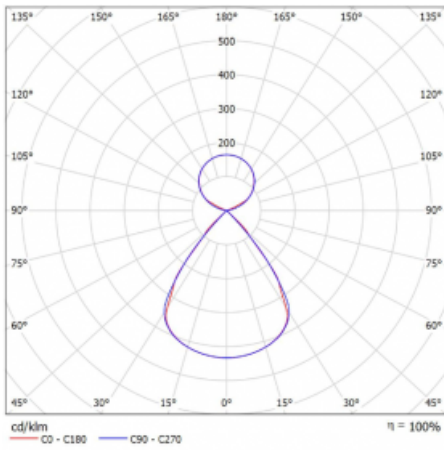

Type of installation	Suspended
Light distribution	Direct-indirect clear plexi
Luminaire shape	Linear
Colour of the luminaires	Black
Material	Aluminium
Lifetime	L80/B20 50 000 hours
Warranty	24 months
Description of luminaires	Luminaire suspended
item description	D/I - 56/44
Dimensions	1122 mm × 47 mm × 69 mm
Light source	LED MODUL
Type of optical system	Plastic louvre low UGR
Luminous flux	8060 lm ± 10 %
Colour Temperature	4000 K cool white
Luminous efficacy	152 lm/W
MacAdam Light source	3
Colour rendering index	80
UGR max. X=4H Y=8H, $\rho=70,50,20$	15.3

Technical drawing

Luminaire power input 53.1 W \pm 10 %

Connection of the luminaires Electronic ballast non-dimmable with 1h emergency

Electrical voltage 220-240V

Frequency 50/60Hz

⊕ CE IP 20

Curve

Downloads