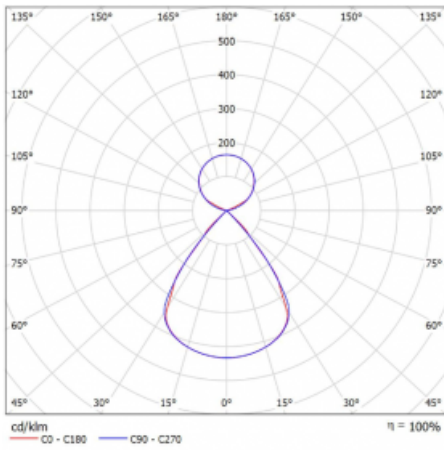

Type of installation	Suspended
Light distribution	Direct-indirect clear plexi
Luminaire shape	Linear
Colour of the luminaires	White
Material	Aluminium
Lifetime	L80/B20 50 000 hours
Warranty	60 months
Description of luminaires	Luminaire suspended
item description	D/I - 56/44
Dimensions	1122 mm × 47 mm × 69 mm
Light source	LED MODUL
Type of optical system	Plastic louvre low UGR
Luminous flux	8060 lm ± 10 %
Colour Temperature	4000 K cool white
Luminous efficacy	152 lm/W
MacAdam Light source	3
Colour rendering index	80
UGR max. X=4H Y=8H, $\rho=70,50,20$	15.3

Technical drawing

Luminaire power input 53.1 W \pm 10 %

Connection of the luminaires Electronic ballast non-dimmable

Electrical voltage 220-240V

Frequency 50/60Hz

⊕ CE IP 20

Curve

Downloads