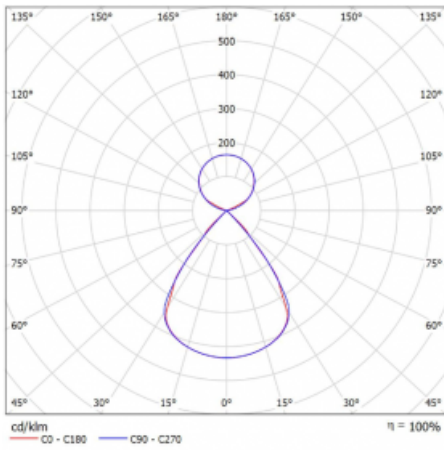

Type of installation	Suspended
Light distribution	Direct-indirect clear plexi
Luminaire shape	Linear
Colour of the luminaires	Silver
Material	Aluminium
Lifetime	L80/B20 50 000 hours
Warranty	60 months
Description of luminaires	Luminaire suspended
item description	D/I - 56/44
Dimensions	1122 mm × 47 mm × 69 mm
Light source	LED MODUL
Type of optical system	Plastic louvre low UGR
Luminous flux	7730 lm ± 10 %
Colour Temperature	3000 K warm white
Luminous efficacy	146 lm/W
MacAdam Light source	3
Colour rendering index	80
UGR max. X=4H Y=8H, $\rho=70,50,20$	15.2

Technical drawing

Luminaire power input 53.1 W \pm 10 %

Connection of the luminaires Electronic ballast non-dimmable

Electrical voltage 220-240V

Frequency 50/60Hz

⊕ CE IP 20

Curve

Downloads