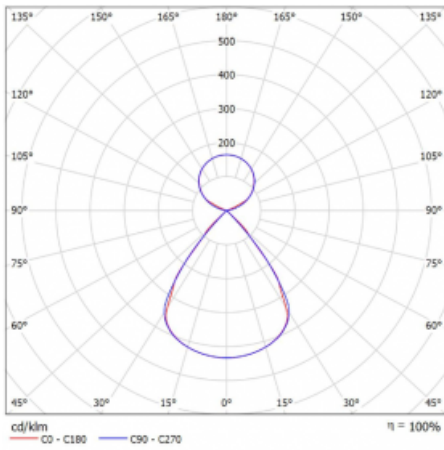

Type of installation	Suspended
Light distribution	Direct-indirect clear plexi
Luminaire shape	Linear
Colour of the luminaires	Black
Material	Aluminium
Lifetime	L80/B20 50 000 hours
Warranty	60 months
Description of luminaires	Luminaire suspended
item description	D/I - 56/44
Dimensions	1122 mm × 47 mm × 69 mm
Light source	LED MODUL
Type of optical system	Plastic louvre low UGR
Luminous flux	7730 lm ± 10 %
Colour Temperature	3000 K warm white
Luminous efficacy	146 lm/W
MacAdam Light source	3
Colour rendering index	80
UGR max. X=4H Y=8H, $\rho=70,50,20$	15.2

Technical drawing

Luminaire power input 53.1 W \pm 10 %

Connection of the luminaires Electronic ballast non-dimmable

Electrical voltage 220-240V

Frequency 50/60Hz

⊕ CE IP 20

Curve

Downloads