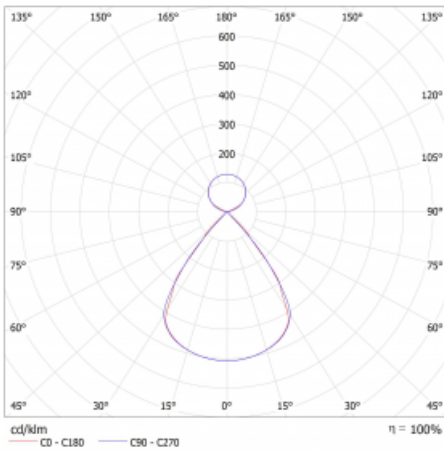

Type of installation	Suspended
Light distribution	Direct-indirect clear plexi
Luminaire shape	Linear
Colour of the luminaires	Silver
Material	Aluminium
Lifetime	L80/B20 50 000 hours
Warranty	2 years
Description of luminaires	Luminaire suspended
item description	D/I - 56/44
Dimensions	1122 mm × 47 mm × 69 mm
Light source	LED MODUL
Type of optical system	Plastic louvre low UGR
Luminous flux*	3410 lm
Colour Temperature	4000 K cool white
Luminous efficacy	150 lm/W
MacAdam Light source	3
Colour rendering index	80
UGR max. X=4H Y=8H, $\rho=70,50,20$	12.3

## Curve