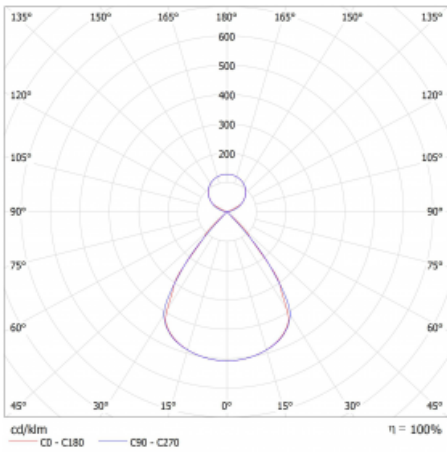

Type of installation	Suspended
Light distribution	Direct-indirect clear plexi
Luminaire shape	Linear
Colour of the luminaires	Silver
Material	Aluminium
Lifetime	L80/B20 50 000 hours
Warranty	2 years
Description of luminaires	Luminaire suspended
item description	D/I - 56/44
Dimensions	1122 mm × 47 mm × 69 mm
Light source	LED MODUL
Type of optical system	Plastic louvre low UGR
Luminous flux*	3270 lm
Colour Temperature	3000 K warm white
Luminous efficacy	143 lm/W
MacAdam Light source	3
Colour rendering index	80
UGR max. X=4H Y=8H, $\rho=70,50,20$	12.2

## Curve