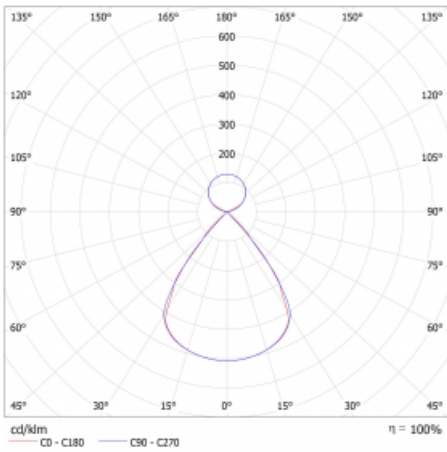

Type of installation	Suspended
Light distribution	Direct-indirect clear plexi
Luminaire shape	Linear
Colour of the luminaires	Silver
Material	Aluminium
Lifetime	L80/B20 50 000 hours
Warranty	60 months
Description of luminaires	Luminaire suspended
item description	D/I - 56/44
Dimensions	1122 mm × 47 mm × 69 mm
Light source	LED MODUL
Type of optical system	Plastic louvre low UGR
Luminous flux	3410 lm ± 10 %
Colour Temperature	4000 K cool white
Luminous efficacy	150 lm/W
MacAdam Light source	3
Colour rendering index	80
UGR max. X=4H Y=8H, $\rho=70,50,20$	12.3

Technical drawing

Luminaire power input 22.8 W \pm 10 %

Connection of the luminaires Electronic ballast non-dimmable

Electrical voltage 220-240V

Frequency 50/60Hz

⊕ CE IP 20

Curve

Downloads