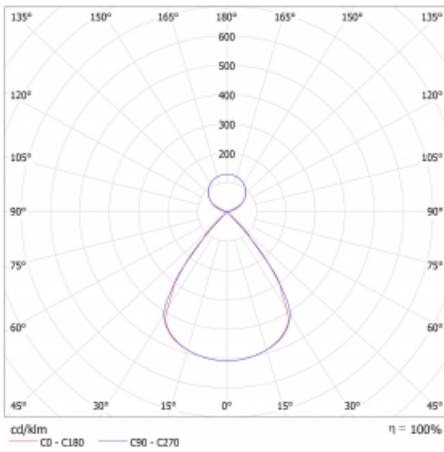

Type of installation	Suspended
Light distribution	Direct-indirect clear plexi
Luminaire shape	Linear
Colour of the luminaires	Black
Material	Aluminium
Lifetime	L80/B20 50 000 hours
Warranty	60 months
Description of luminaires	Luminaire suspended
Dimensions	1122 mm × 47 mm × 69 mm
Light source	LED MODUL
Type of optical system	Plastic louvre low UGR
Luminous flux	3410 lm ± 10 %
Colour Temperature	4000 K cool white
Luminous efficacy	150 lm/W
MacAdam Light source	3
Colour rendering index	80
UGR max. X=4H Y=8H, ρ=70,50,20	12.3

## Technical drawing

Luminaire power input 22.8 W  $\pm$  10 %

Connection of the luminaires Electronic ballast non-dimmable

Electrical voltage 220-240V

Frequency 50/60Hz

⊕ CE IP 20

## Curve