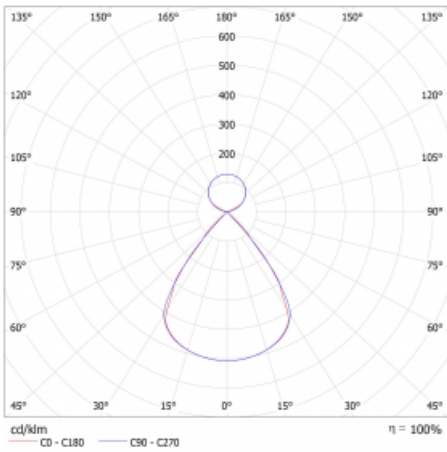

Type of installation	Suspended
Light distribution	Direct-indirect clear plexi
Luminaire shape	Linear
Colour of the luminaires	White
Material	Aluminium
Lifetime	L80/B20 50 000 hours
Warranty	60 months
Description of luminaires	Luminaire suspended
Dimensions	1122 mm × 47 mm × 69 mm
Light source	LED MODUL
Type of optical system	Plastic louvre low UGR
Luminous flux	3270 lm ± 10 %
Colour Temperature	3000 K warm white
Luminous efficacy	143 lm/W
MacAdam Light source	3
Colour rendering index	80
UGR max. X=4H Y=8H, ρ=70,50,20	12.2

## Technical drawing

Luminaire power input 22.8 W  $\pm$  10 %

Connection of the luminaires Electronic ballast non-dimmable

Electrical voltage 220-240V

Frequency 50/60Hz

⊕ CE IP 20

## Curve