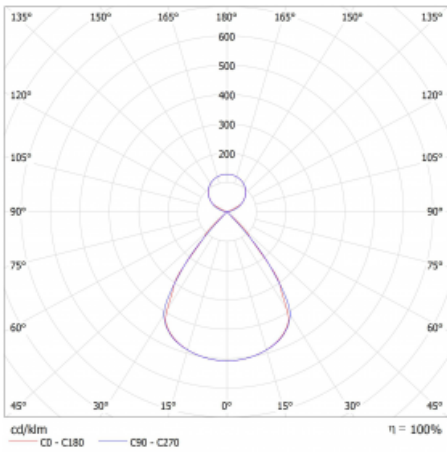

Type of installation	Suspended
Light distribution	Direct-indirect clear plexi
Luminaire shape	Linear
Colour of the luminaires	Black
Material	Aluminium
Lifetime	L80/B20 50 000 hours
Warranty	60 months
Description of luminaires	Luminaire suspended
Dimensions	1122 mm × 47 mm × 69 mm
Light source	LED MODUL
Type of optical system	Plastic louvre low UGR
Luminous flux	3270 lm ± 10 %
Colour Temperature	3000 K warm white
Luminous efficacy	143 lm/W
MacAdam Light source	3
Colour rendering index	80
UGR max. X=4H Y=8H, ρ=70,50,20	12.2

Technical drawing

Luminaire power input 22.8 W \pm 10 %

Connection of the luminaires Electronic ballast non-dimmable

Electrical voltage 220-240V

Frequency 50/60Hz

⊕ CE IP 20

Curve

Downloads