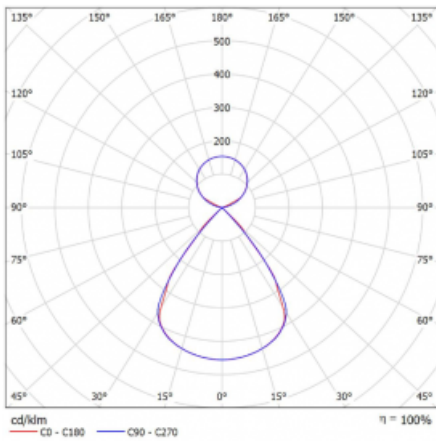

Type of installation	Suspended
Light distribution	Direct-indirect clear plexi
Luminaire shape	Linear
Colour of the luminaires	White
Material	Aluminium
Lifetime	L80/B20 50 000 hours
Warranty	60 months
Description of luminaires	Luminaire suspended
item description	D/I - 59/41
Dimensions	842 mm × 47 mm × 69 mm
Light source	LED MODUL
Type of optical system	Plastic louvre low UGR
Luminous flux	5750 lm ± 10 %
Colour Temperature	4000 K cool white
Luminous efficacy	147 lm/W
MacAdam Light source	3
Colour rendering index	80
UGR max. X=4H Y=8H, $\rho=70,50,20$	15.6

Technical drawing

Luminaire power input 39.2 W \pm 10 %

Connection of the luminaires Electronic ballast non-dimmable

Electrical voltage 220-240V

Frequency 50/60Hz

⊕ CE IP 20

Curve

Downloads