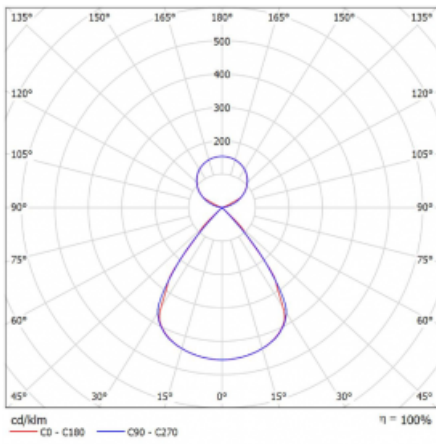

Type of installation	Suspended
Light distribution	Direct-indirect clear plexi
Luminaire shape	Linear
Colour of the luminaires	White
Material	Aluminium
Lifetime	L80/B20 50 000 hours
Warranty	5 years
Description of luminaires	Luminaire suspended
item description	D/I - 59/41
Dimensions	842 mm × 47 mm × 69 mm
Light source	LED MODUL
Type of optical system	Plastic louvre low UGR
Luminous flux*	5750 lm
Colour Temperature	4000 K cool white
Luminous efficacy	147 lm/W
MacAdam Light source	3
Colour rendering index	80
UGR max. X=4H Y=8H, $\rho=70,50,20$	15.6

Technical drawing

Luminaire power input* 39.2 W

Connection of the luminaires ON/OFF

Electrical voltage 220-240V

Frequency 50/60Hz

⊕ CE IP 20

*±10 %

Curve