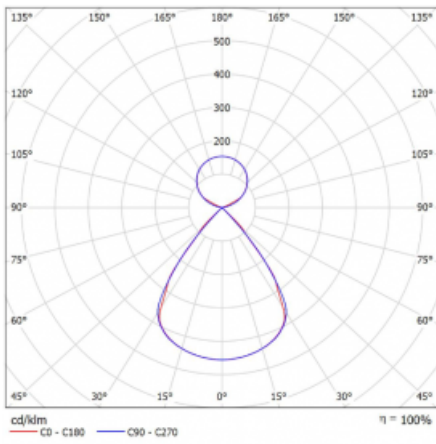

Type of installation	Suspended
Light distribution	Direct-indirect clear plexi
Luminaire shape	Linear
Colour of the luminaires	Silver
Material	Aluminium
Lifetime	L80/B20 50 000 hours
Warranty	60 months
Description of luminaires	Luminaire suspended
item description	D/I - 59/41
Dimensions	842 mm × 47 mm × 69 mm
Light source	LED MODUL
Type of optical system	Plastic louvre low UGR
Luminous flux	5750 lm ± 10 %
Colour Temperature	4000 K cool white
Luminous efficacy	147 lm/W
MacAdam Light source	3
Colour rendering index	80
UGR max. X=4H Y=8H, $\rho=70,50,20$	15.6

## Curve