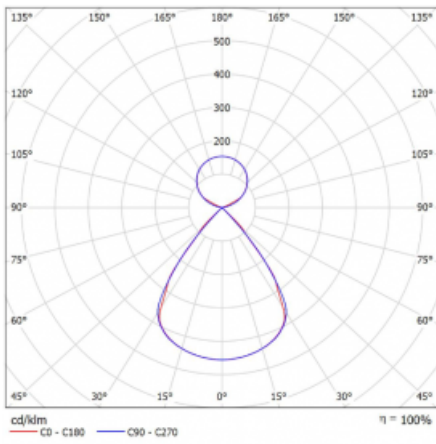

Type of installation	Suspended
Light distribution	Direct-indirect clear plexi
Luminaire shape	Linear
Colour of the luminaires	Silver
Material	Aluminium
Lifetime	L80/B20 50 000 hours
Warranty	60 months
Description of luminaires	Luminaire suspended
item description	D/I - 59/41
Dimensions	842 mm × 47 mm × 69 mm
Light source	LED MODUL
Type of optical system	Plastic louvre low UGR
Luminous flux	5750 lm ± 10 %
Colour Temperature	4000 K cool white
Luminous efficacy	147 lm/W
MacAdam Light source	3
Colour rendering index	80
UGR max. X=4H Y=8H, $\rho=70,50,20$	15.6

Technical drawing

Luminaire power input 39.2 W \pm 10 %

Connection of the luminaires Electronic ballast non-dimmable

Electrical voltage 220-240V

Frequency 50/60Hz

⊕ CE IP 20

Curve

Downloads