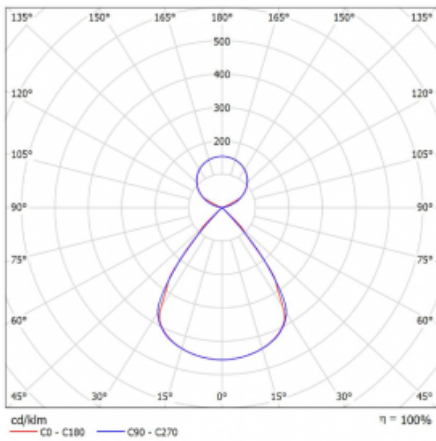

Type of installation	Suspended
Light distribution	Direct-indirect clear plexi
Luminaire shape	Linear
Colour of the luminaires	Silver
Material	Aluminium
Lifetime	L80/B20 50 000 hours
Warranty	5 years
Description of luminaires	Luminaire suspended
item description	D/I - 59/41
Dimensions	842 mm × 47 mm × 69 mm
Light source	LED MODUL
Type of optical system	Plastic louvre low UGR
Luminous flux*	5750 lm
Colour Temperature	4000 K cool white
Luminous efficacy	147 lm/W
MacAdam Light source	3
Colour rendering index	80
UGR max. X=4H Y=8H, $\rho=70,50,20$	15.6

Technical drawing

Luminaire power input* 39.2 W

Connection of the luminaires ON/OFF

Electrical voltage 220-240V

Frequency 50/60Hz

⊕ CE IP 20

*±10 %

Curve