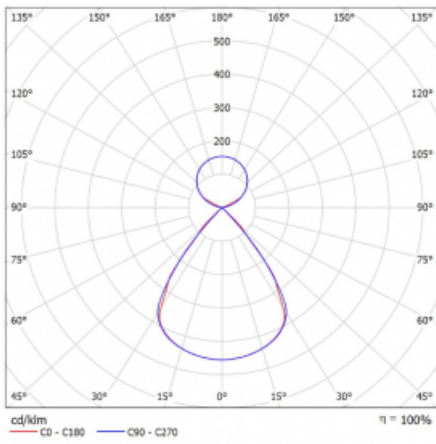

Type of installation	Suspended
Light distribution	Direct-indirect clear plexi
Luminaire shape	Linear
Colour of the luminaires	Black
Material	Aluminium
Lifetime	L80/B20 50 000 hours
Warranty	5 years
Description of luminaires	Luminaire suspended
item description	D/I - 59/41
Dimensions	842 mm × 47 mm × 69 mm
Light source	LED MODUL
Type of optical system	Plastic louvre low UGR
Luminous flux*	5750 lm
Colour Temperature	4000 K cool white
Luminous efficacy	147 lm/W
MacAdam Light source	3
Colour rendering index	80
UGR max. X=4H Y=8H, $\rho=70,50,20$	15.6

Technical drawing

Luminaire power input* 39.2 W

Connection of the luminaires ON/OFF

Electrical voltage 220-240V

Frequency 50/60Hz

⊕ CE IP 20

*±10 %

Curve