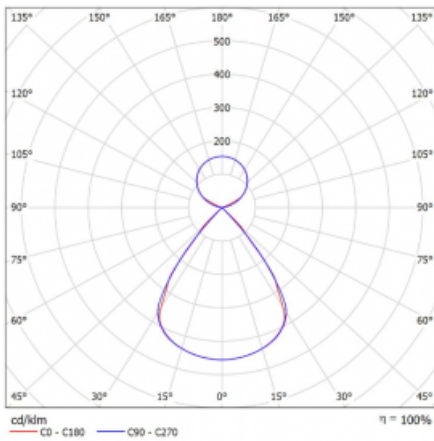

Type of installation	Suspended
Light distribution	Direct-indirect clear plexi
Luminaire shape	Linear
Colour of the luminaires	White
Material	Aluminium
Lifetime	L80/B20 50 000 hours
Warranty	60 months
Description of luminaires	Luminaire suspended
item description	D/I - 59/41
Dimensions	842 mm × 47 mm × 69 mm
Light source	LED MODUL
Type of optical system	Plastic louvre low UGR
Luminous flux	5520 lm ± 10 %
Colour Temperature	3000 K warm white
Luminous efficacy	141 lm/W
MacAdam Light source	3
Colour rendering index	80
UGR max. X=4H Y=8H, $\rho=70,50,20$	15.4

## Curve