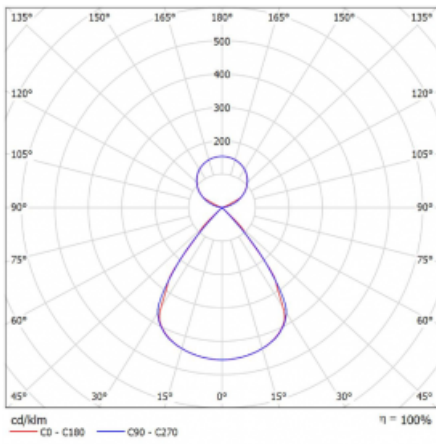

Type of installation	Suspended
Light distribution	Direct-indirect clear plexi
Luminaire shape	Linear
Colour of the luminaires	White
Material	Aluminium
Lifetime	L80/B20 50 000 hours
Warranty	5 years
Description of luminaires	Luminaire suspended
item description	D/I - 59/41
Dimensions	842 mm × 47 mm × 69 mm
Light source	LED MODUL
Type of optical system	Plastic louvre low UGR
Luminous flux*	5520 lm
Colour Temperature	3000 K warm white
Luminous efficacy	141 lm/W
MacAdam Light source	3
Colour rendering index	80
UGR max. X=4H Y=8H, $\rho=70,50,20$	15.4

Technical drawing

Luminaire power input* 39.2 W

Connection of the luminaires ON/OFF

Electrical voltage 220-240V

Frequency 50/60Hz

⊕ CE IP 20

*±10 %

Curve