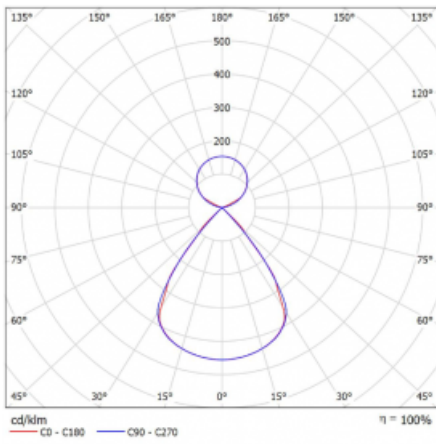

Type of installation	Suspended
Light distribution	Direct-indirect clear plexi
Luminaire shape	Linear
Colour of the luminaires	Black
Material	Aluminium
Lifetime	L80/B20 50 000 hours
Warranty	5 years
Description of luminaires	Luminaire suspended
item description	D/I - 59/41
Dimensions	842 mm × 47 mm × 69 mm
Light source	LED MODUL
Type of optical system	Plastic louvre low UGR
Luminous flux*	5520 lm
Colour Temperature	3000 K warm white
Luminous efficacy	141 lm/W
MacAdam Light source	3
Colour rendering index	80
UGR max. X=4H Y=8H, $\rho=70,50,20$	15.4

Technical drawing

Luminaire power input* 39.2 W

Connection of the luminaires ON/OFF

Electrical voltage 220-240V

Frequency 50/60Hz

⊕ CE IP 20

*±10 %

Curve