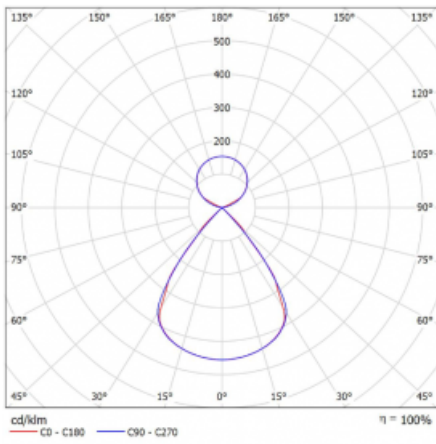

Type of installation	Suspended
Light distribution	Direct-indirect clear plexi
Luminaire shape	Linear
Colour of the luminaires	White
Material	Aluminium
Lifetime	L80/B20 50 000 hours
Warranty	60 months
Description of luminaires	Luminaire suspended
item description	D/I - 59/41
Dimensions	842 mm × 47 mm × 69 mm
Light source	LED MODUL
Type of optical system	Plastic louvre low UGR
Luminous flux	5750 lm ± 10 %
Colour Temperature	4000 K cool white
Luminous efficacy	147 lm/W
MacAdam Light source	3
Colour rendering index	80
UGR max. X=4H Y=8H, $\rho=70,50,20$	15.6

## Curve