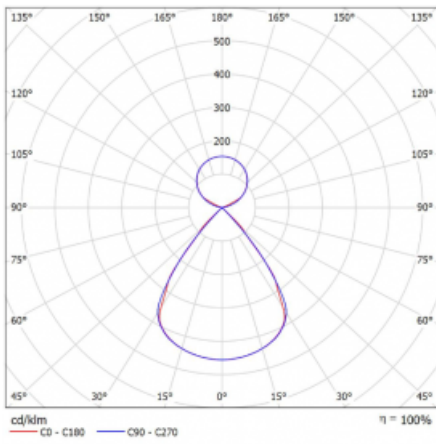

Type of installation	Suspended
Light distribution	Direct-indirect clear plexi
Luminaire shape	Linear
Colour of the luminaires	White
Material	Aluminium
Lifetime	L80/B20 50 000 hours
Warranty	5 years
Description of luminaires	Luminaire suspended
item description	D/I - 59/41
Dimensions	842 mm × 47 mm × 69 mm
Light source	LED MODUL
Type of optical system	Plastic louvre low UGR
Luminous flux*	5520 lm
Colour Temperature	3000 K warm white
Luminous efficacy	141 lm/W
MacAdam Light source	3
Colour rendering index	80
UGR max. X=4H Y=8H, $\rho=70,50,20$	15.4

## Curve