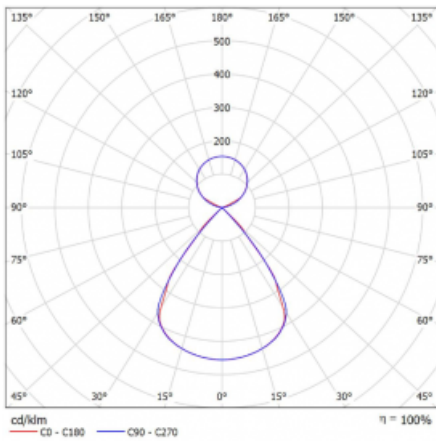

| | |
|--|-----------------------------|
| Type of installation | Suspended |
| Light distribution | Direct-indirect clear plexi |
| Luminaire shape | Linear |
| Colour of the luminaires | Silver |
| Material | Aluminium |
| Lifetime | L80/B20 50 000 hours |
| Warranty | 60 months |
| Description of luminaires | Luminaire suspended |
| item description | D/I - 59/41 |
| Dimensions | 842 mm × 47 mm × 69 mm |
| Light source | LED MODUL |
| Type of optical system | Plastic louvre low UGR |
| Luminous flux | 3050 lm ± 10 % |
| Colour Temperature | 4000 K cool white |
| Luminous efficacy | 143 lm/W |
| MacAdam Light source | 3 |
| Colour rendering index | 80 |
| UGR max. X=4H Y=8H, $\rho=70,50,20$ | 13.4 |

Technical drawing

Luminaire power input 21.3 W \pm 10 %

Connection of the luminaires Electronic ballast non-dimmable

Electrical voltage 220-240V

Frequency 50/60Hz

⊕ CE IP 20

Curve

Downloads