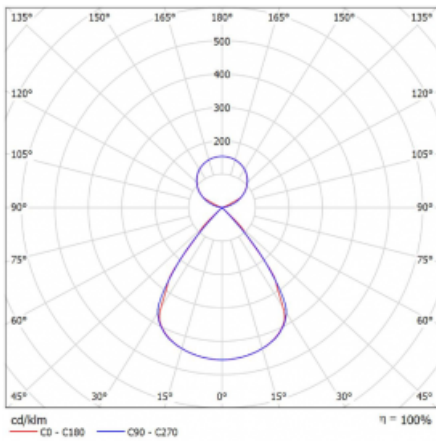

Type of installation	Suspended
Light distribution	Direct-indirect clear plexi
Luminaire shape	Linear
Colour of the luminaires	Black
Material	Aluminium
Lifetime	L80/B20 50 000 hours
Warranty	5 years
Description of luminaires	Luminaire suspended
item description	D/I - 59/41
Dimensions	842 mm × 47 mm × 69 mm
Light source	LED MODUL
Type of optical system	Plastic louvre low UGR
Luminous flux*	3050 lm
Colour Temperature	4000 K cool white
Luminous efficacy	143 lm/W
MacAdam Light source	3
Colour rendering index	80
UGR max. X=4H Y=8H, $\rho=70,50,20$	13.4

## Curve