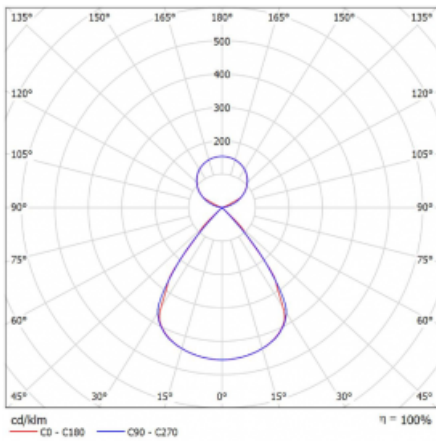

Type of installation	Suspended
Light distribution	Direct-indirect clear plexi
Luminaire shape	Linear
Colour of the luminaires	White
Material	Aluminium
Lifetime	L80/B20 50 000 hours
Warranty	5 years
Description of luminaires	Luminaire suspended
item description	D/I - 59/41
Dimensions	842 mm × 47 mm × 69 mm
Light source	LED MODUL
Type of optical system	Plastic louvre low UGR
Luminous flux*	2920 lm
Colour Temperature	3000 K warm white
Luminous efficacy	137 lm/W
MacAdam Light source	3
Colour rendering index	80
UGR max. X=4H Y=8H, $\rho=70,50,20$	13.2

Technical drawing

Luminaire power input* 21.3 W

Connection of the luminaires ON/OFF

Electrical voltage 220-240V

Frequency 50/60Hz

⊕ CE IP 20

*±10 %

Curve