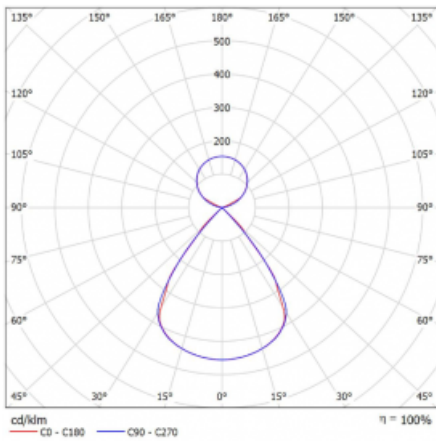

Type of installation	Suspended
Light distribution	Direct-indirect clear plexi
Luminaire shape	Linear
Colour of the luminaires	Black
Material	Aluminium
Lifetime	L80/B20 50 000 hours
Warranty	60 months
Description of luminaires	Luminaire suspended
item description	D/I - 59/41
Dimensions	842 mm × 47 mm × 69 mm
Light source	LED MODUL
Type of optical system	Plastic louvre low UGR
Luminous flux	2920 lm ± 10 %
Colour Temperature	3000 K warm white
Luminous efficacy	137 lm/W
MacAdam Light source	3
Colour rendering index	80
UGR max. X=4H Y=8H, $\rho=70,50,20$	13.2

## Curve