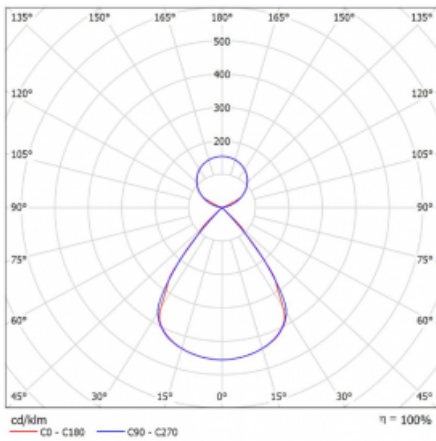

Type of installation	Suspended
Light distribution	Direct-indirect clear plexi
Luminaire shape	Linear
Colour of the luminaires	Black
Material	Aluminium
Lifetime	L80/B20 50 000 hours
Warranty	5 years
Description of luminaires	Luminaire suspended
item description	D/I - 59/41
Dimensions	842 mm × 47 mm × 69 mm
Light source	LED MODUL
Type of optical system	Plastic louvre low UGR
Luminous flux*	2920 lm
Colour Temperature	3000 K warm white
Luminous efficacy	137 lm/W
MacAdam Light source	3
Colour rendering index	80
UGR max. X=4H Y=8H, $\rho=70,50,20$	13.2

Technical drawing

Luminaire power input* 21.3 W

Connection of the luminaires ON/OFF

Electrical voltage 220-240V

Frequency 50/60Hz

⊕ CE IP 20

*±10 %

Curve