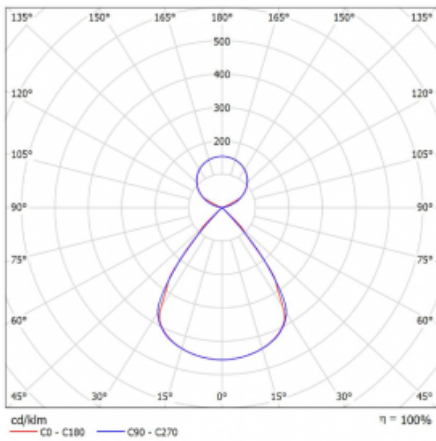

Type of installation	Suspended
Light distribution	Direct-indirect clear plexi
Luminaire shape	Linear
Colour of the luminaires	White
Material	Aluminium
Lifetime	L80/B20 50 000 hours
Warranty	5 years
Description of luminaires	Luminaire suspended
item description	D/I - 59/41
Dimensions	842 mm × 47 mm × 69 mm
Weight	2.5 kg
Light source	LED MODUL
Type of optical system	Plastic louvre low UGR
Luminous flux*	3050 lm
Colour Temperature	4000 K cool white
Luminous efficacy	143 lm/W
MacAdam Light source	3
Colour rendering index	80
UGR max. X=4H Y=8H, ρ=70,50,20	13.4

## Curve