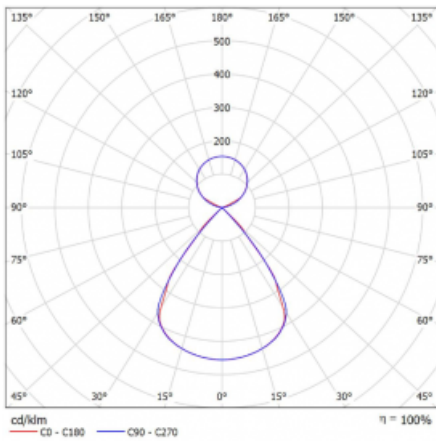

Type of installation	Suspended
Light distribution	Direct-indirect clear plexi
Luminaire shape	Linear
Colour of the luminaires	White
Material	Aluminium
Lifetime	L80/B20 50 000 hours
Warranty	60 months
Description of luminaires	Luminaire suspended
item description	D/I - 59/41
Dimensions	842 mm × 47 mm × 69 mm
Light source	LED MODUL
Type of optical system	Plastic louvre low UGR
Luminous flux	2920 lm ± 10 %
Colour Temperature	3000 K warm white
Luminous efficacy	137 lm/W
MacAdam Light source	3
Colour rendering index	80
UGR max. X=4H Y=8H, $\rho=70,50,20$	13.2

## Curve