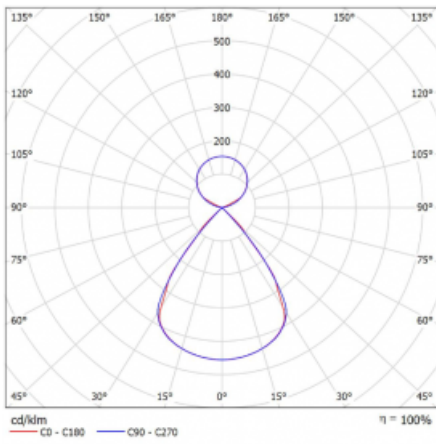

Type of installation	Suspended
Light distribution	Direct-indirect clear plexi
Luminaire shape	Linear
Colour of the luminaires	Silver
Material	Aluminium
Lifetime	L80/B20 50 000 hours
Warranty	60 months
Description of luminaires	Luminaire suspended
item description	D/I - 59/41
Dimensions	842 mm × 47 mm × 69 mm
Light source	LED MODUL
Type of optical system	Plastic louvre low UGR
Luminous flux	2920 lm ± 10 %
Colour Temperature	3000 K warm white
Luminous efficacy	137 lm/W
MacAdam Light source	3
Colour rendering index	80
UGR max. X=4H Y=8H, $\rho=70,50,20$	13.2

## Curve