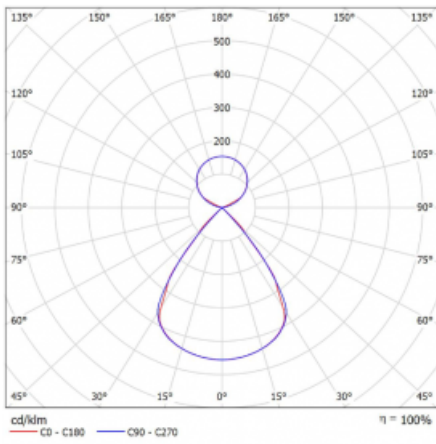

Type of installation	Suspended
Light distribution	Direct-indirect clear plexi
Luminaire shape	Linear
Colour of the luminaires	Black
Material	Aluminium
Lifetime	L80/B20 50 000 hours
Warranty	60 months
Description of luminaires	Luminaire suspended
item description	D/I - 59/41
Dimensions	842 mm × 47 mm × 69 mm
Light source	LED MODUL
Type of optical system	Plastic louvre low UGR
Luminous flux	2920 lm ± 10 %
Colour Temperature	3000 K warm white
Luminous efficacy	137 lm/W
MacAdam Light source	3
Colour rendering index	80
UGR max. X=4H Y=8H, $\rho=70,50,20$	13.2

## Curve