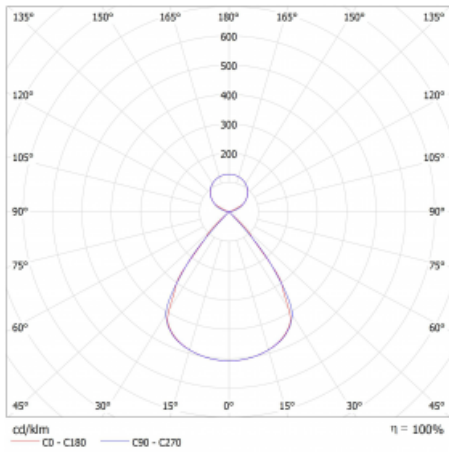

Type of installation	Suspended
Light distribution	Direct-indirect clear plexi
Luminaire shape	Linear
Colour of the luminaires	Silver
Material	Aluminium
Lifetime	L80/B20 50 000 hours
Warranty	60 months
Description of luminaires	Luminaire suspended
item description	D/I - 59/41
Dimensions	842 mm × 47 mm × 69 mm
Light source	LED MODUL
Type of optical system	Plastic louvre low UGR
Luminous flux	2330 lm ± 10 %
Colour Temperature	3000 K warm white
Luminous efficacy	145 lm/W
MacAdam Light source	3
Colour rendering index	80
UGR max. X=4H Y=8H, $\rho=70,50,20$	12.4

## Technical drawing

Luminaire power input 16.1 W  $\pm$  10 %

Connection of the luminaires Electronic ballast non-dimmable

Electrical voltage 220-240V

Frequency 50/60Hz

⊕ CE IP 20

## Curve